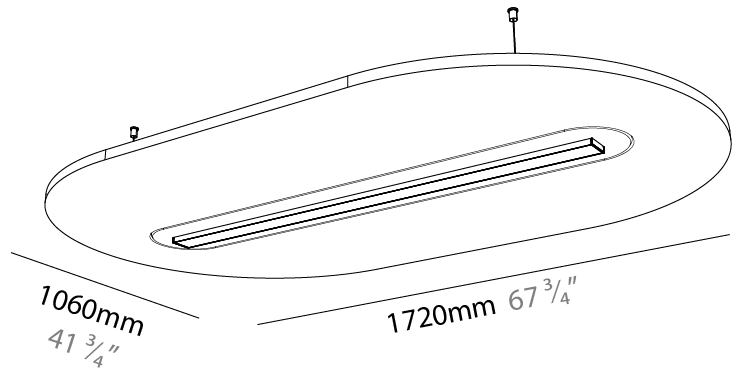

Diffuser: [PMMA - Opal / Clear / Microprism / Clear Microprism / Wallwash Double Asymmetric / Glare Control / Black Raster / Black Raster / Wallwash Left / Wallwash Right](#)

Fixture Finish: [SSR / BKV / CWI / CRY / HAB / UFT / ITA / RUA / FTG / MYG / LOD / PUS / FRO / FUP / KIA / POP / BLS / SPG / MEY / GOH / CHC / COM / ABZ / JAG / OBR / MOS / ROR](#)

Holder Finish: [SSR / BKV / CWI / CRY / HAB / LAG / UFT / ITA / RUA / RUR / MIC / FTG / MYG / TWT / LOD / PUS / FRO / FUP / KIA / POP / BLS / SPG / MEY / GOH / GUM / CHC / COM / ABZ / JAG](#)

Accent Finish: [OPL / MPM / CMP / BKR / WHR / GCL / WWR / WWL / WDA](#)

Acoustic Finish: [SFW / CYW / SEE / SYN / MTS / PMB / TTN / CYB / STO / DPE / BES / SHB / ARE / ANE / VRD / CRF](#)

Fixture Material: [Acoustic / Aluminum / PMMA](#)

Primary Material: [Acoustic](#)

Cable Details: [2000mm/78 3/4" or 6000mm/236 1/4" Cable, - Transparent](#)

ELECTRICAL

Lamp Type: LED
Input Wattage (W): 25.8
Total Output Wattage (W): 23.6
Dimming: [Non-dimming / DALI Dimming / MATTER Dimming](#)
Driver Included: No
Driver Location: Remote
Driver Class: Class 2
Input Voltage (V): 120 - 277
Upon Request: [0 - 10V Dimming / Phase Dimming](#)

LED

Color Temperature (°K): [2700 / 3000 / 3500 / 4000](#)
Max. Delivered Lumen (lm): Max 3694
Nominal Lumen (lm): Max 4280
CRI: >90 CRI
Lamp Life (hrs): 50000

OPTICAL

RATINGS AND CERTIFICATIONS

Certified By: Certified for North American Standards
IP rating: IP20