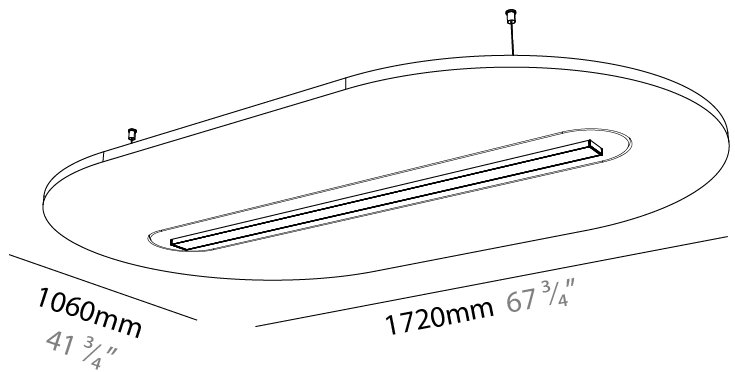

Holder Finish: [SSR / BKV / CWI / CRY / HAB / LAG / UFT / ITA / RUA / RUR / MIC / FTG / MYG / TWT / LOD / PUS / FRO / FUP / KIA / POP / BLS / SPG / MEY / GOH / GUM / CHC / COM / ABZ / JAG](#)

Accent Finish: [OPL / MPM / CMP / BKR / WHR / GCL / WWR / WWL / WDA](#)
Acoustic Finish: [SFW / CYW / SEE / SYN / MTS / PMB / TTN / CYB / STO / DPE / BES / SHB / ARE / ANE / VRD / CRF](#)

Fixture Material: [Acoustic / Aluminum / PMMA](#)

Primary Material: [Acoustic](#)

Cable Details: [2000mm/78 3/4" or 6000mm/236 1/4" Cable, - Transparent](#)

ELECTRICAL

Lamp Type: LED
Input Wattage (W): 47.3
Total Output Wattage (W): 42.7
Dimming: [Non-dimming / DALI Dimming / MATTER Dimming](#)
Driver Included: No
Driver Location: Remote
Driver Class: Class 2
Input Voltage (V): 120 - 277
Upon Request: [0 - 10V Dimming / Phase Dimming](#)

LED

Color Temperature (°K): [2700 / 3000 / 3500 / 4000](#)
Max. Delivered Lumen (lm): Max 6567
Nominal Lumen (lm): Max 7840
CRI: >90 CRI
Lamp Life (hrs): 50000

OPTICAL

RATINGS AND CERTIFICATIONS

Certified By: Certified for North American Standards

IP Rating: [IP20](#) © 2026, T 1800-388-3382, F 416-247-9319, www.zaneen.com

Available for International specifications by adding 'INT' at the end of the existing Model #. For assistance on 'custom' specifications, contact zteam@zaneen.com. In a constant effort to supply the best product, we reserve the right to change specifications or materials without notice. The most recent specification sheets are found at zaneen.com