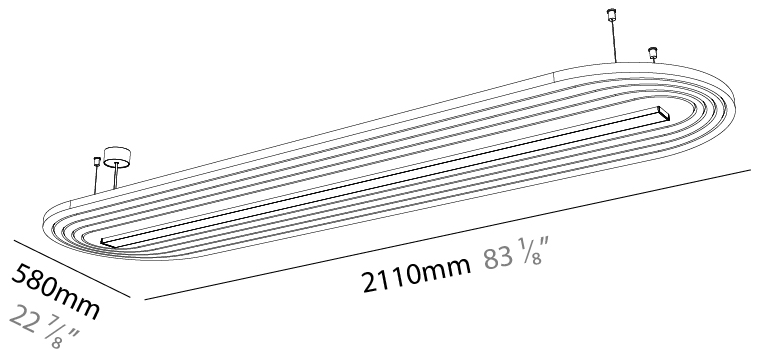

Holder Finish: [SSR / BKV / CWI / CRY / HAB / LAG / UFT / ITA / RUA / RUR / MIC / FTG / MYG / TWT / LOD / PUS / FRO / FUP / KIA / POP / BLS / SPG / MEY / GOH / GUM / CHC / COM / ABZ / JAG](#)

Accent Finish: [OPL / MPM / CMP / BKR / WHR / GCL / WWR / WWL / WDA](#)

Acoustic Finish: [SFW / CYW / SEE / SYN / MTS / PMB / TTN / CYB / STO / DPE / BES / SHB / ARE / ANE / VRD / CRF](#)

Fixture Material: [Acoustic / Aluminum / PMMA](#)

Primary Material: [Acoustic](#)

Cable Details: [2000mm/78 3/4" or 6000mm/236 1/4" Cable, - Transparent](#)

ELECTRICAL

Lamp Type: [LED](#)
Input Wattage (W): [73.1](#)
Total Output Wattage (W): [66.3](#)
Dimming: [Non-dimming / DALI Dimming / MATTER Dimming](#)
Driver Included: [No](#)
Driver Location: [Remote](#)
Driver Class: [Class 2](#)
Input Voltage (V): [120 - 277](#)
Upon Request: [0 - 10V Dimming / Phase Dimming](#)

LED

Color Temperature (°K): [2700 / 3000 / 3500 / 4000](#)
Max. Delivered Lumen (lm): [Max 10140](#)
Nominal Lumen (lm): [Max 12120](#)
CRI: [>90 CRI](#)
Lamp Life (hrs): [50000](#)

OPTICAL

RATINGS AND CERTIFICATIONS

Certified By: [Certified for North American Standards](#)

IP Rating: [IP20](#) © 2026, T 1800-388-3382, F 416-247-9319, www.zaneen.com

Available for International specifications by adding 'INT' at the end of the existing Model #. For assistance on 'custom' specifications, contact zteam@zaneen.com. In a constant effort to supply the best product, we reserve the right to change specifications or materials without notice. The most recent specification sheets are found at zaneen.com