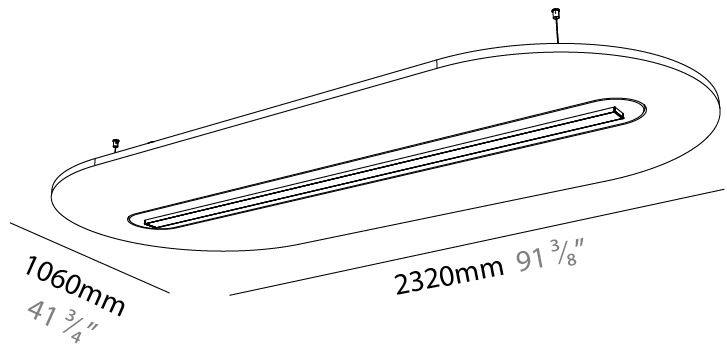

Holder Finish: [SSR / BKV / CWI / CRY / HAB / LAG / UFT / ITA / RUA / RUR / MIC / FTG / MYG / TWT / LOD / PUS / FRO / FUP / KIA / POP / BLS / SPG / MEY / GOH / GUM / CHC / COM / ABZ / JAG](#)

Accent Finish: [OPL / MPM / CMP / BKR / WHR / GCL / WWR / WWL / WDA](#)

Acoustic Finish: [SFW / CYW / SEE / SYN / MTS / PMB / TTN / CYB / STO / DPE / BES / SHB / ARE / ANE / VRD / CRF](#)

Fixture Material: [Acoustic / Aluminum / PMMA](#)

Primary Material: [Acoustic](#)

Cable Details: [2000mm/78 3/4" or 6000mm/236 1/4" Cable, - Transparent](#)

ELECTRICAL

Lamp Type: LED
Input Wattage (W): 38.7
Total Output Wattage (W): 35.5
Dimming: [Non-dimming / DALI Dimming / MATTER Dimming](#)
Driver Included: No
Driver Location: Remote
Driver Class: Class 2
Input Voltage (V): 120 - 277
Upon Request: [0 - 10V Dimming / Phase Dimming](#)

LED

Color Temperature (°K): [2700 / 3000 / 3500 / 4000](#)
Max. Delivered Lumen (lm): Max 5540
Nominal Lumen (lm): Max 6420
CRI: >90 CRI
Lamp Life (hrs): 50000

OPTICAL

RATINGS AND CERTIFICATIONS

Certified By: Certified for North American Standards

© 2026, T 1800-388-3382, F 416-247-9319, www.zaneen.com

Available for International specifications by adding 'INT' at the end of the existing Model #. For assistance on 'custom' specifications, contact zteam@zaneen.com. In a constant effort to supply the best product, we reserve the right to change specifications or materials without notice. The most recent specification sheets are found at zaneen.com