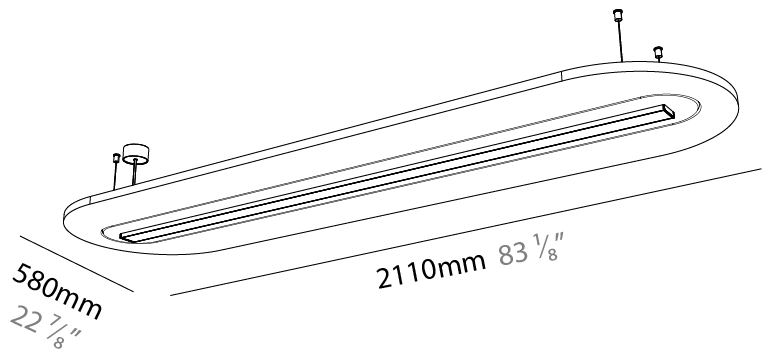

Holder Finish: [SSR / BKV / CWI / CRY / HAB / LAG / UFT / ITA / RUA / RUR / MIC / FTG / MYG / TWT / LOD / PUS / FRO / FUP / KIA / POP / BLS / SPG / MEY / GOH / GUM / CHC / COM / ABZ / JAG](#)

Accent Finish: [OPL / MPM / CMP / BKR / WHR / GCL / WWR / WWL / WDA](#)
Acoustic Finish: [SFW / CYW / SEE / SYN / MTS / PMB / TTN / CYB / STO / DPE / BES / SHB / ARE / ANE / VRD / CRF](#)

Fixture Material: [Acoustic / Aluminum / PMMA](#)

Primary Material: [Acoustic](#)

Cable Details: [2000mm/78 3/4" or 6000mm/236 1/4" Cable, - Transparent](#)

ELECTRICAL

Lamp Type: [LED](#)
Input Wattage (W): [73.1](#)
Total Output Wattage (W): [66.3](#)
Dimming: [Non-dimming / DALI Dimming / MATTER Dimming](#)
Driver Included: [No](#)
Driver Location: [Remote](#)
Driver Class: [Class 2](#)
Input Voltage (V): [120 - 277](#)
Upon Request: [0 - 10V Dimming / Phase Dimming](#)

LED

Color Temperature (°K): [2700 / 3000 / 3500 / 4000](#)
Max. Delivered Lumen (lm): [Max 10140](#)
Nominal Lumen (lm): [Max 12120](#)
CRI: [>90 CRI](#)
Lamp Life (hrs): [50000](#)

OPTICAL

RATINGS AND CERTIFICATIONS

Certified By: [Certified for North American Standards](#)

IP Rating: [IP20](#) © 2026, T 1800-388-3382, F 416-247-9319, www.zaneen.com

Available for International specifications by adding 'INT' at the end of the existing Model #. For assistance on 'custom' specifications, contact zteam@zaneen.com. In a constant effort to supply the best product, we reserve the right to change specifications or materials without notice. The most recent specification sheets are found at zaneen.com