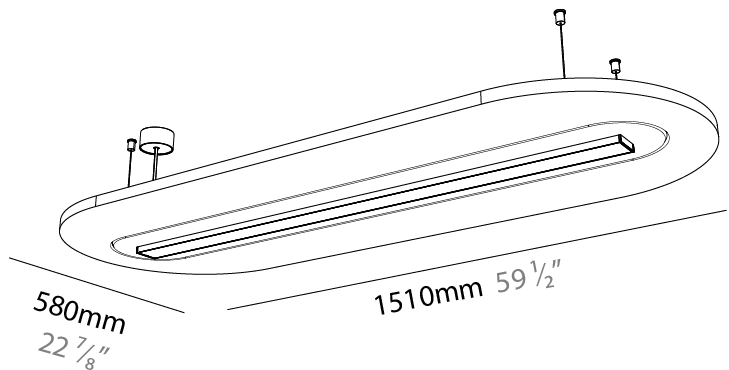

Diffuser: [PMMA - Opal / Clear / Microprism / Clear Microprism / Wallwash Double Asymmetric / Glare Control / Black Raster / Black Raster / Wallwash Left / Wallwash Right](#)

Fixture Finish: [SSR / BKV / CWI / CRY / HAB / UFT / ITA / RUA / FTG / MYG / LOD / PUS / FRO / FUP / KIA / POP / BLS / SPG / MEY / GOH / CHC / COM / ABZ / JAG / OBR / MOS / ROR](#)

Holder Finish: [SSR / BKV / CWI / CRY / HAB / LAG / UFT / ITA / RUA / RUR / MIC / FTG / MYG / TWT / LOD / PUS / FRO / FUP / KIA / POP / BLS / SPG / MEY / GOH / GUM / CHC / COM / ABZ / JAG](#)

Accent Finish: [OPL / MPM / CMP / BKR / WHR / GCL / WWR / WWL / WDA](#)

Acoustic Finish: [SFW / CYW / SEE / SYN / MTS / PMB / TTN / CYB / STO / DPE / BES / SHB / ARE / ANE / VRD / CRF](#)

Fixture Material: [Acoustic / Aluminum / PMMA](#)

Primary Material: [Acoustic](#)

Cable Details: [2000mm/78 3/4" or 6000mm/236 1/4" Cable, - Transparent](#)

ELECTRICAL

Lamp Type: LED
Input Wattage (W): 47.3
Total Output Wattage (W): 42.7
Dimming: [Non-dimming / DALI Dimming / MATTER Dimming](#)
Driver Included: No
Driver Location: Remote
Driver Class: Class 2
Input Voltage (V): 120 - 277
Upon Request: [0 - 10V Dimming / Phase Dimming](#)

LED

Color Temperature (°K): [2700 / 3000 / 3500 / 4000](#)
Max. Delivered Lumen (lm): Max 6567
Nominal Lumen (lm): Max 7840
CRI: >90 CRI
Lamp Life (hrs): 50000

OPTICAL

RATINGS AND CERTIFICATIONS

Certified By: Certified for North American Standards
IP rating: IP20