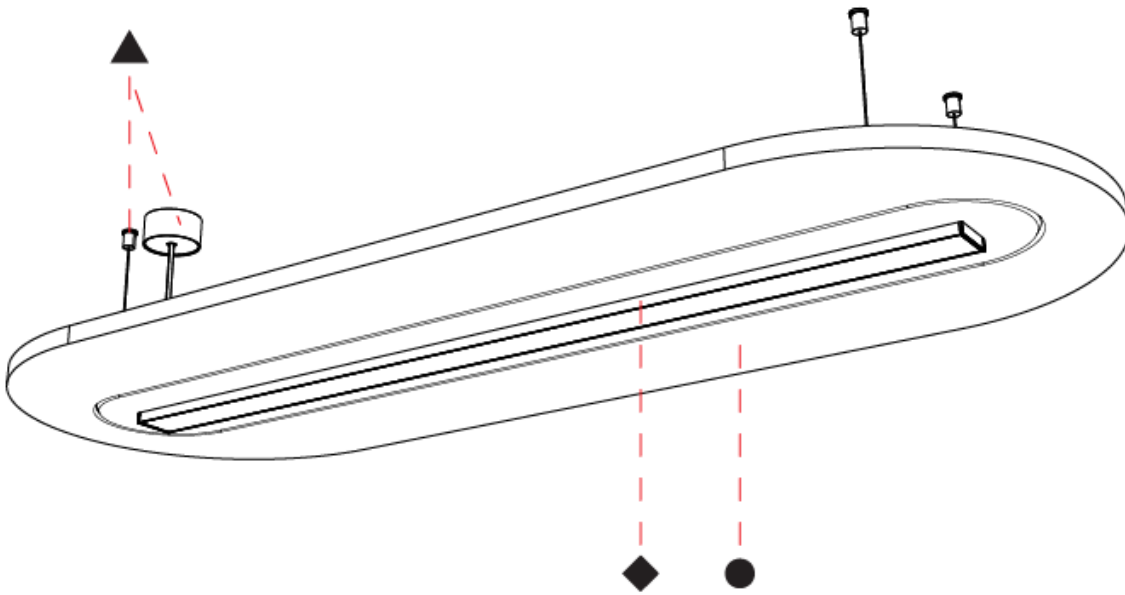

SERENII ROUND SUSPENSION

A3001176-

PROJECT	_____
TYPE	_____
SPECIFIER	_____
QUANTITY	_____
DATE	_____

A