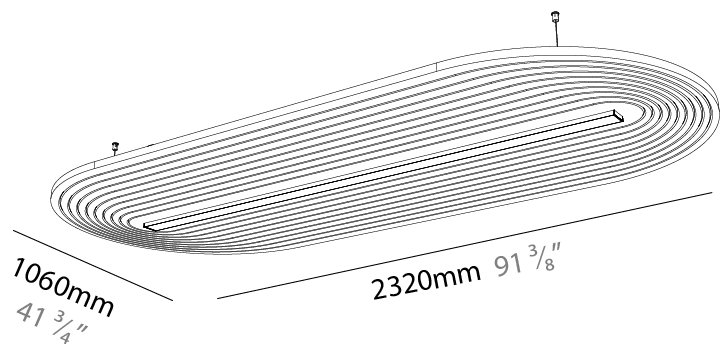

Holder Finish: [SSR / BKV / CWI / CRY / HAB / LAG / UFT / ITA / RUA / RUR / MIC / FTG / MYG / TWT / LOD / PUS / FRO / FUP / KIA / POP / BLS / SPG / MEY / GOH / GUM / CHC / COM / ABZ / JAG](#)

Accent Finish: [OPL / MPM / CMP / BKR / WHR / GCL / WWR / WWL / WDA](#)

Acoustic Finish: [SFW / CYW / SEE / SYN / MTS / PMB / TTN / CYB / STO / DPE / BES / SHB / ARE / ANE / VRD / CRF](#)

Fixture Material: [Acoustic / Aluminum / PMMA](#)

Primary Material: [Acoustic](#)

Cable Details: [2000mm/78 3/4" or 6000mm/236 1/4" Cable, - Transparent](#)

ELECTRICAL

Lamp Type: [LED](#)
Input Wattage (W): [73.1](#)
Total Output Wattage (W): [66.3](#)
Dimming: [Non-dimming / DALI Dimming / MATTER Dimming](#)
Driver Included: [No](#)
Driver Location: [Remote](#)
Driver Class: [Class 2](#)
Input Voltage (V): [120 - 277](#)
Upon Request: [0 - 10V Dimming / Phase Dimming](#)

LED

Color Temperature (°K): [2700 / 3000 / 3500 / 4000](#)
Max. Delivered Lumen (lm): [Max 10140](#)
Nominal Lumen (lm): [Max 12120](#)
CRI: [>90 CRI](#)
Lamp Life (hrs): [50000](#)

OPTICAL

RATINGS AND CERTIFICATIONS

Certified By: [Certified for North American Standards](#)

IP Rating: [IP20](#) © 2026, T 1800-388-3382, F 416-247-9319, www.zaneen.com

Available for International specifications by adding 'INT' at the end of the existing Model #. For assistance on 'custom' specifications, contact zteam@zaneen.com. In a constant effort to supply the best product, we reserve the right to change specifications or materials without notice. The most recent specification sheets are found at zaneen.com