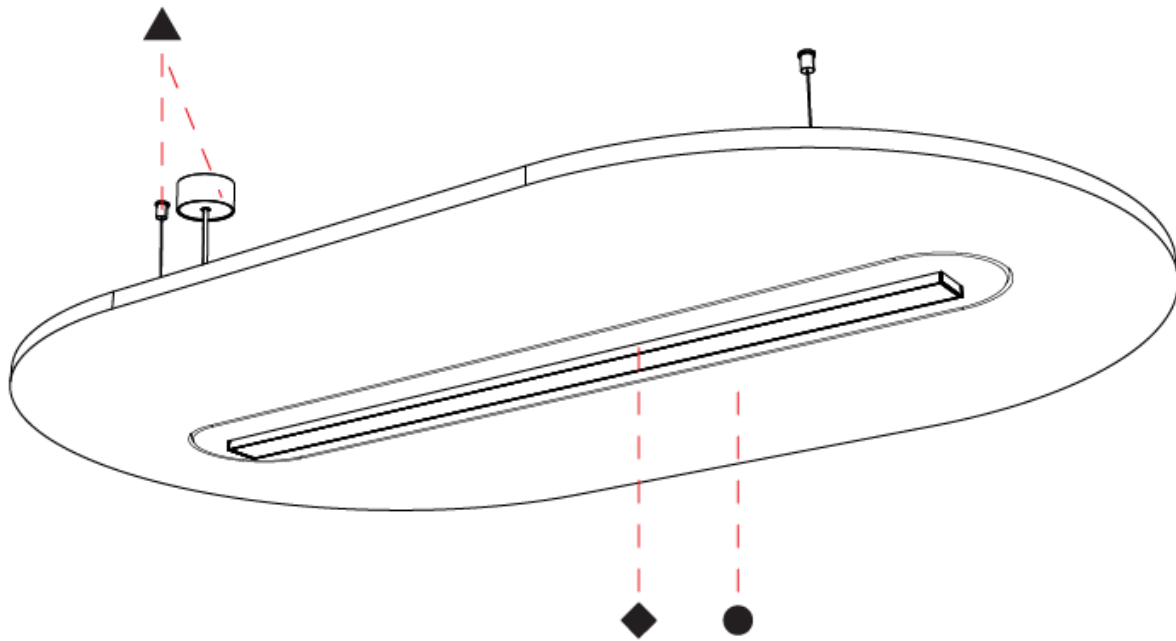

SERENII ROUND SUSPENSION

A3001178-

PROJECT	_____
TYPE	_____
SPECIFIER	_____
QUANTITY	_____
DATE	_____

A