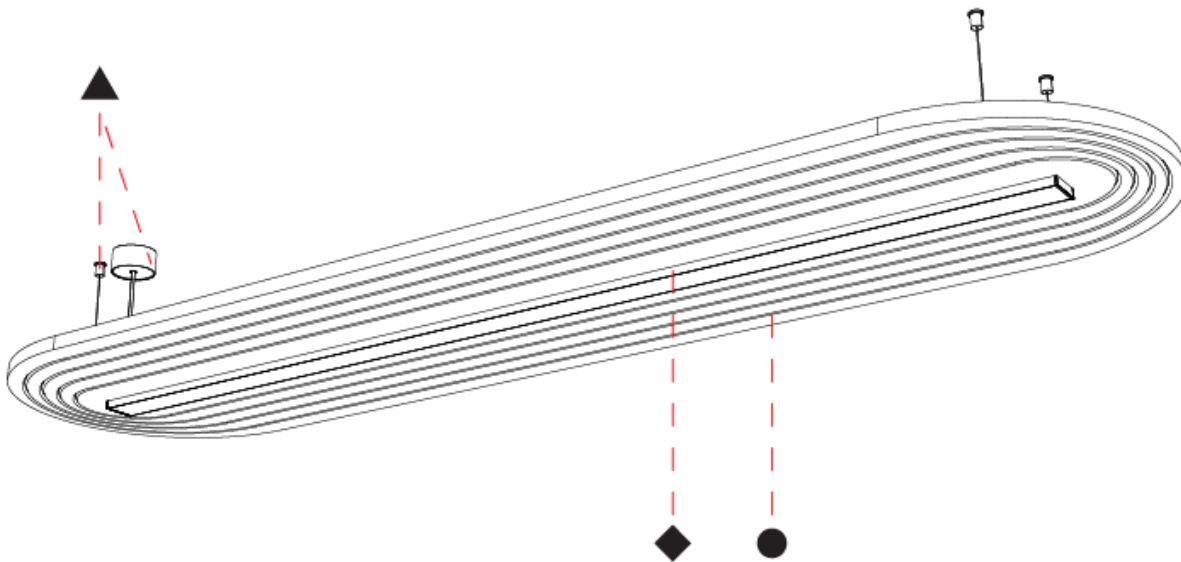

SERENII ROUND SUSPENSION

A3001188-

PROJECT	_____
TYPE	_____
SPECIFIER	_____
QUANTITY	_____
DATE	_____

A